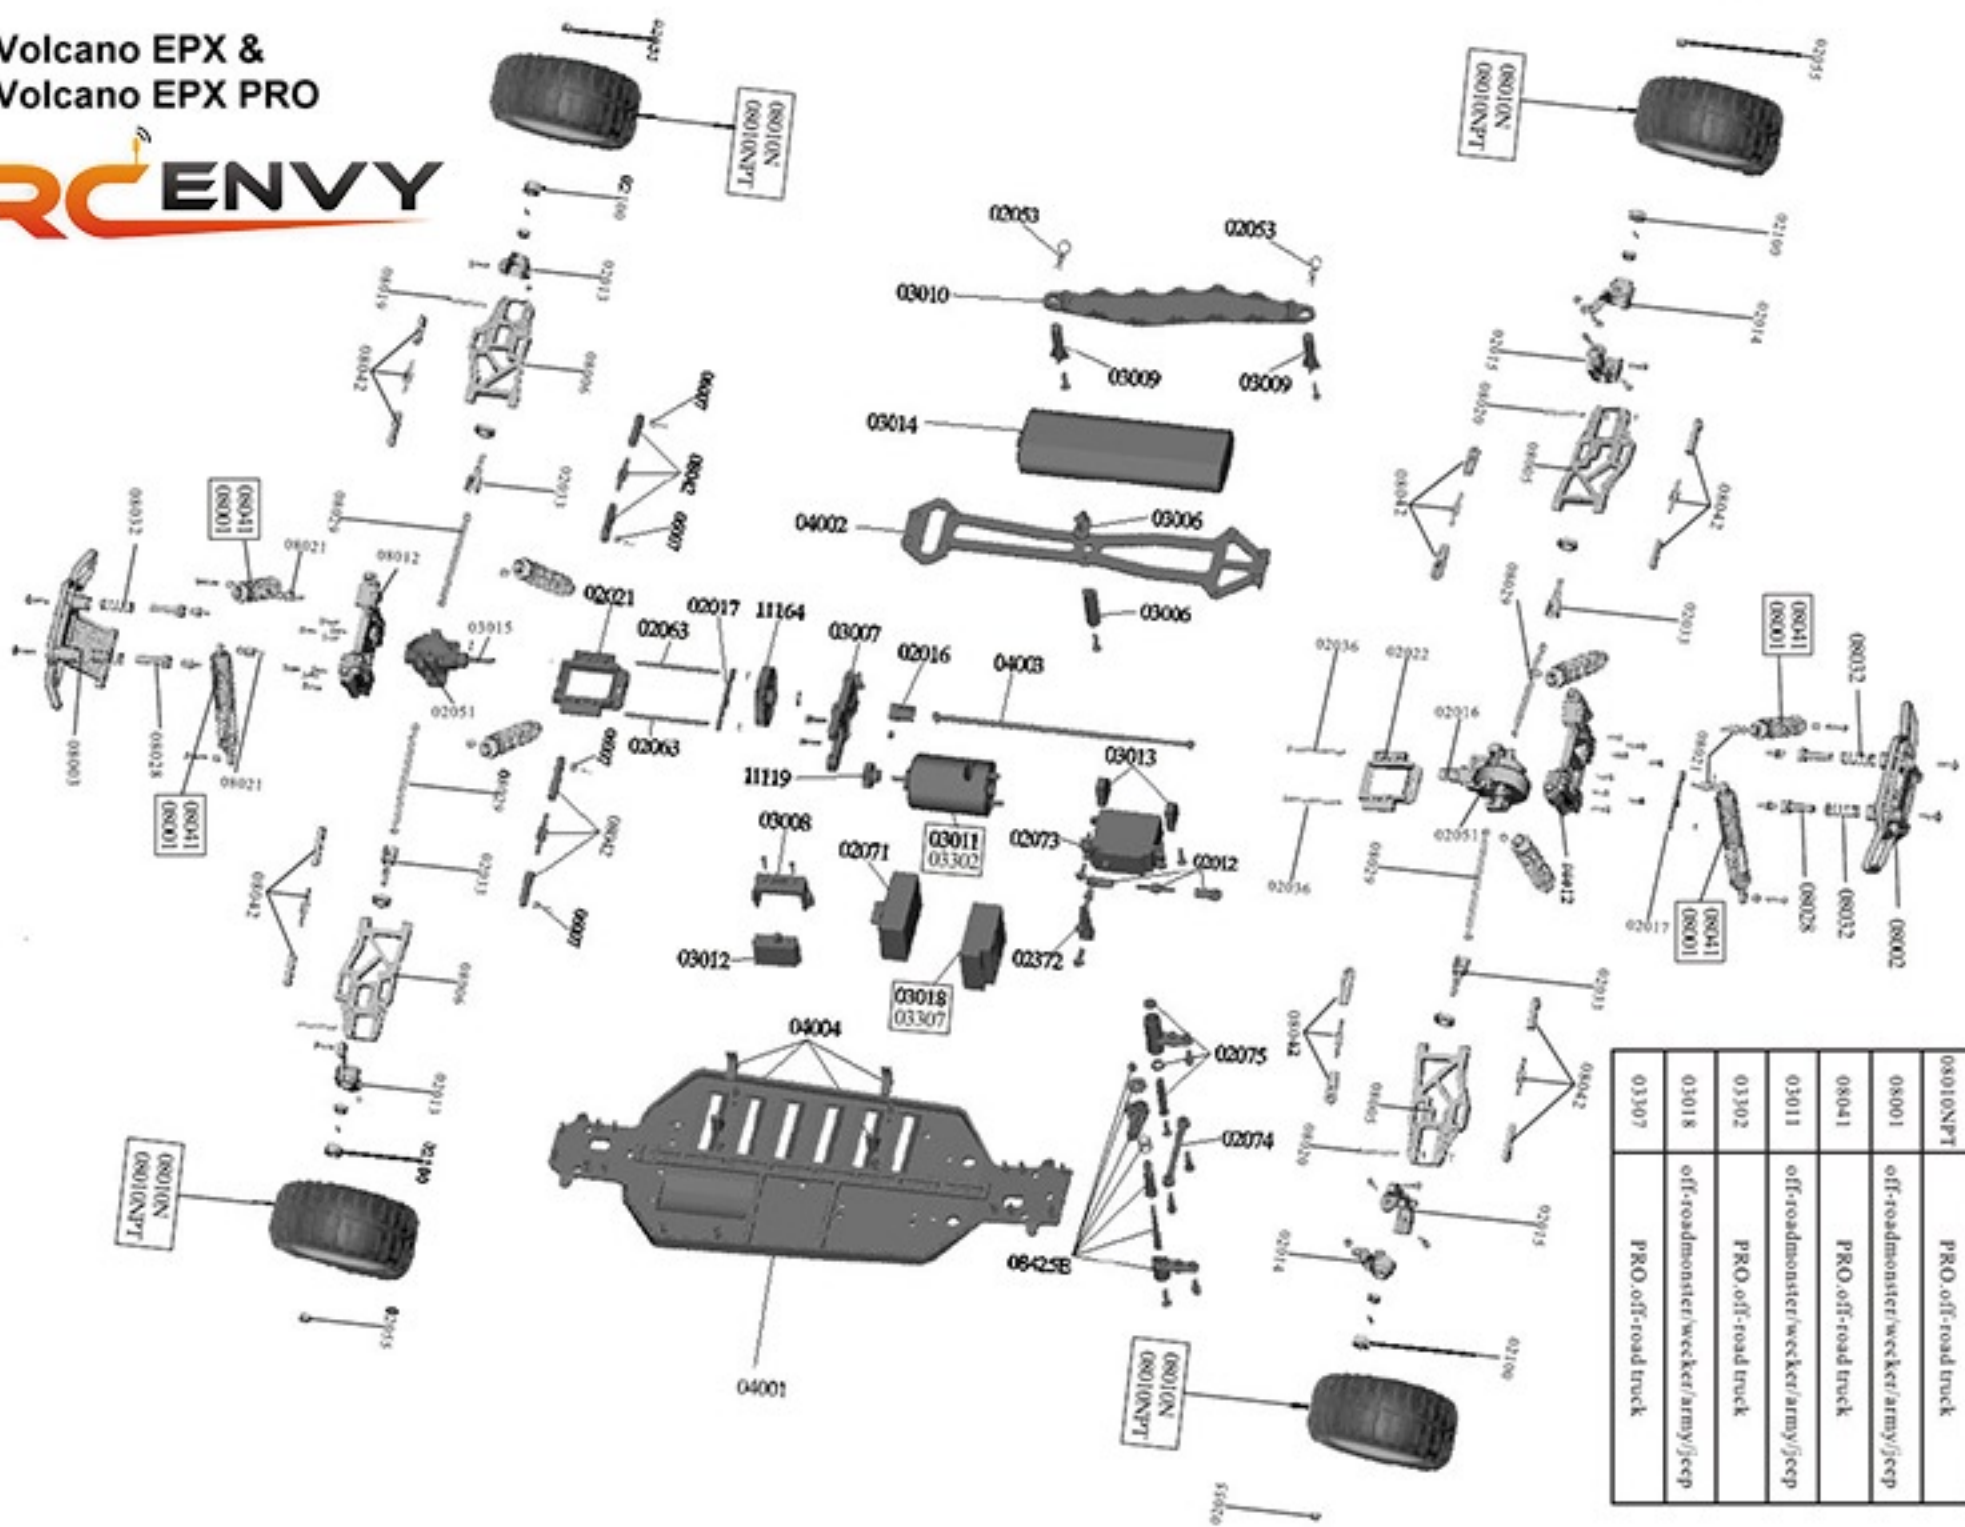

Volcano EPX &
Volcano EPX PRO

08010N	off-roadmonster/weeker/army/jcsp
08010NPT	PRO:off-road truck
08001	off-roadmonster/weeker/army/jcsp
08004	PRO:off-road truck
03011	off-roadmonster/weeker/army/jcsp
03302	PRO:off-road truck
03018	off-roadmonster/weeker/army/jcsp
03307	PRO:off-road truck