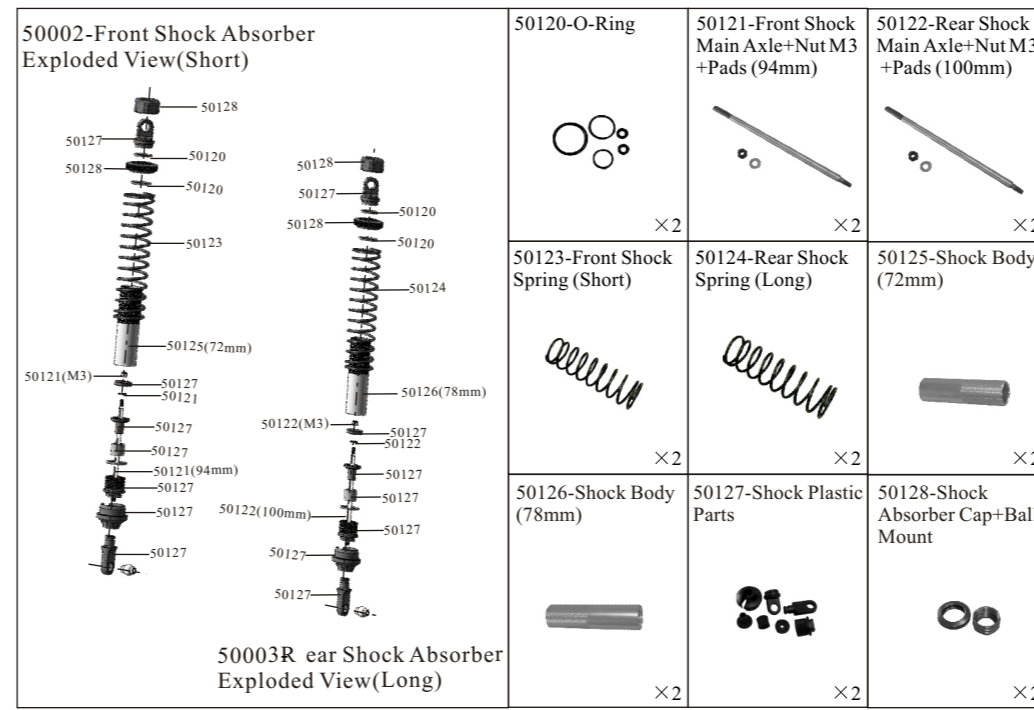

Spare Part

50011-Centre Diff. Mount Set	50007-Gear Box	50066-Diff. Gear Cover	50075-Centre Diff. Gear Set	50064-Front/Rear Diff. Shell Set
50067-Front/Rear Diff. Gear Set	50033-Center Diff. Shaft+Washers	50074-Diff.Drive Pinion (10T)	50072-Front/Rear Drive Pinion 11T (Old)	50071-Front /Rear Crown Gear 33T (Old) For 50072 Only
50214-Made In Taiwan Steel Front/Rear Drive Pinion 11T (New)	50213-Made In Taiwan Steel Front /Rear Crown Gear 33T (New)	50073-Diff.Crown Gear (30T)	50027-Diff. Gear(35T)	50116-Diff.Gear(25T)
07184-Powder Steel Gear(35T)	07188B-Powder Steel Gear(25T)(Thick) For 50214 Only	07188A-Powder Steel Gear(25T)(Thin)	50211-Powder Steel Gear (25T-A/35T/25T-B*2)	50029-Clutch Bell Bush
50009-Fuel Tank (700CC)	50082-Exhaust pipe+Silicone Joint Tubing	50023-Brake Discs+ Pads+Pins	50037-Brake Cam Set	50022-Spacer+ Countersunk Screw (For Engine)
50053-Glow Plug	50025-Wheel Mount+ Nut+Shaft	50057-Body Post	50058-Front Brace	50062-Front Sus.Arm Holder
50063-Rear Sus.Arm Holder	50036-Centre Diff. Rear Dogbone(Short) 125mm	50035-Centre Diff.Front Dogbone(Long) 172mm	50038-Front/Rear Lower Arm Pins 6*94mm	50039-Rear Lower Arm Pins 6*61mm