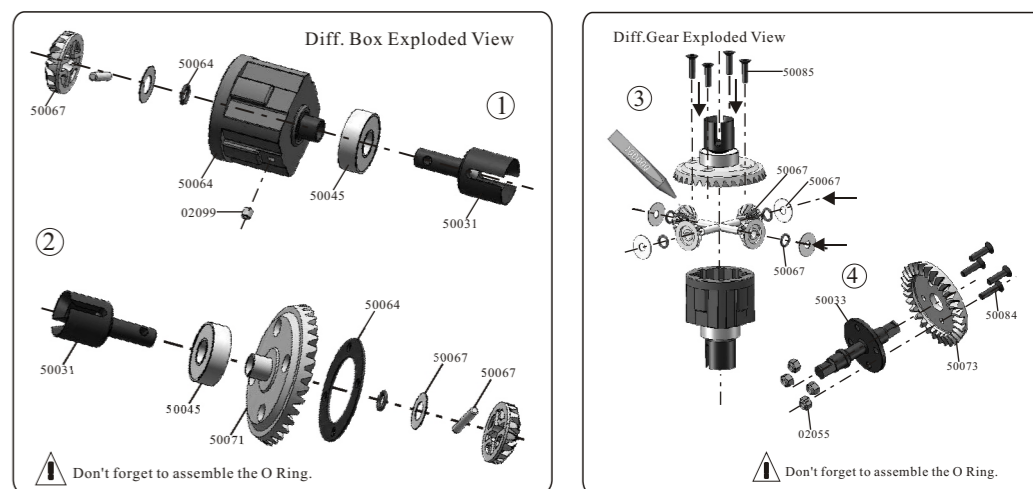

Upgradable Optionals

050015-Body Post (AL.)	054003-Center Diff. Mount (AL.)	054004-Gear Mount (AL.)	054013-Center Diff. Tray (AL.)	050060-Gear Box (AL.)
050018-Roll Cage (AL.)	054009-Front Shock Absorber(Short)(AL.)	054010-Rear Shock Absorber(Long)(AL.)	050008-Front Brace (AL.) (050008N)	054018-Steering Mount (AL.)
050061-Center Dogbone 125mm (Steel)	050062-Center Dogbone 172mm (Steel)	050033-Engine Recoil Star (AL.)	050031-Nuts Hex. (AL.)	050029-Shock Absorber Protective Cap (AL.)
050024-Polished Exhaust Pipe (AL.)	050032-Fuel Tank Cover (AL.)	050034-Engine Cover (AL.)	050028-Air Filter (AL.)	050023-Servo Horn (AL.)
050120-Servo Horn (AL.)